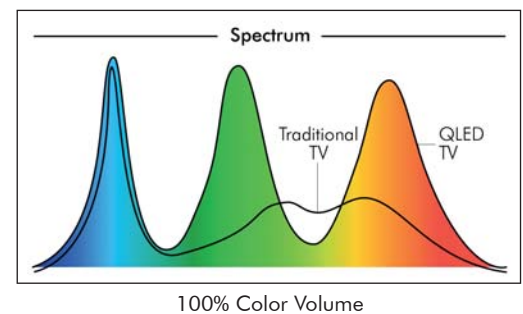

4K is another Name for
Ultra-High-Definition TVs

Own Netflix Board

100% Color Volume

We reserve ourselves the Right to change Specifications and Design without Prior Notice.
Manufactured in China according to the high German Quality Standards of ENOX, Hamburg/Germany