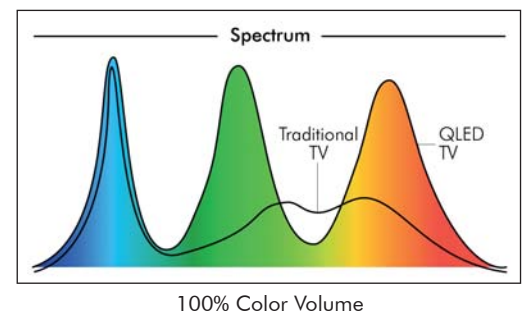

We reserve ourselves the Right to change Specifications and Design without Prior Notice.
Manufactured in China according to the high German Quality Standards of ENOX, Hamburg/Germany

Power Supply	AC100-240V, 50-60Hz	Carton Box Dimension	1866 x 265 x 1100 mm (WxDxH)
Power Consumption (Working/Standby)	≤ 280W / < 0.5W	Net Weight	30 kg
Unit Dimensions with Stand	1684 x 296 x 1051 mm (WxDxH)	Gross Weight	43 kg
Unit Dimensions w/o Stand	1684 x 95 x 976 mm (WxDxH)	Loading Qty (40'HQ)	100 Sets

Ole Anton Bieltvedt,
Founder and President of
ENOX together with his
Fila Brasileiro Dog,
Drauma-Dis.

television

smart
watches

home + travel
entertainment

wireless
communication

enox.®
enjoy life